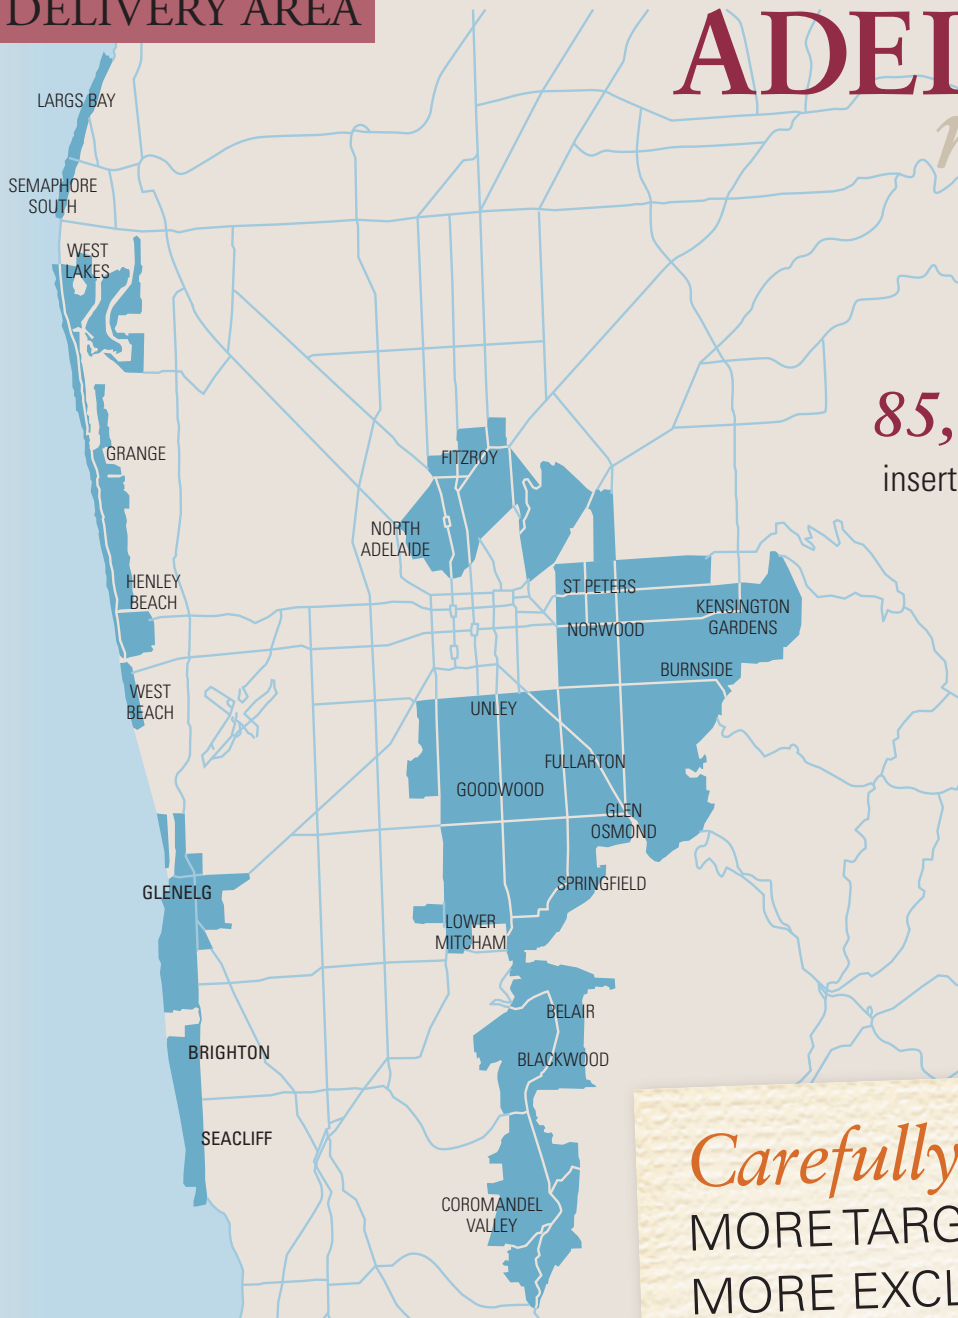

ADELAIDE

matters

85,000 home deliveries
inserted into Messenger local
news publications

Carefully SELECTED
MORE TARGETED
MORE EXCLUSIVE

Adelaide Matters Distribution Suburbs

- | | | | | |
|-----------------------|--------------------|--------------------|-----------------|------------------|
| Auldana | Glen Osmond | Joslin | Netherby | Thorngate |
| Beaumont | Glenalta | Kensington | North Adelaide | Toorak Gardens |
| Belair | Glenelg | Kensington Gardens | North Brighton | Torrens Park |
| Beulah Park | Glenelg East | Kensington Park | Norwood | Tusmore |
| Blackwood | Glenelg North | Kings Park | Parkside | Unley |
| Brighton | Glenelg South | Kingswood | Prospect | Unley Park |
| Burnside | Glenside | Largs Bay | Rose Park | Urrbrae |
| College Park | Glenunga | Leabrook | Roslyn Park | Wattle Park |
| Colonel Light Gardens | Goodwood | Linden Park | Seacliff | Wayville |
| Coromandel Valley | Grange | Lower Mitcham | Semaphore | West Beach |
| Craigburn Farm | Hackney | Malvern | Semaphore Park | West Lakes |
| Dulwich | Hawthorn | Marryatville | Semaphore South | West Lakes Shore |
| Eastwood | Hazelwood Park | Maylands | Somerton Park | Westbourne Park |
| Erindale | Heathpool | Medindie | South Brighton | |
| Evandale | Henley Beach | Medindie Gardens | Springfield | |
| Fitzroy | Henley Beach South | Millswood | St Georges | |
| Frewville | Highgate | Mitcham | St Peters | |
| Fullarton | Hove | Mount Osmond | Stonyfell | |
| Gilberton | Hyde Park | Myrtle Bank | Tennyson | |